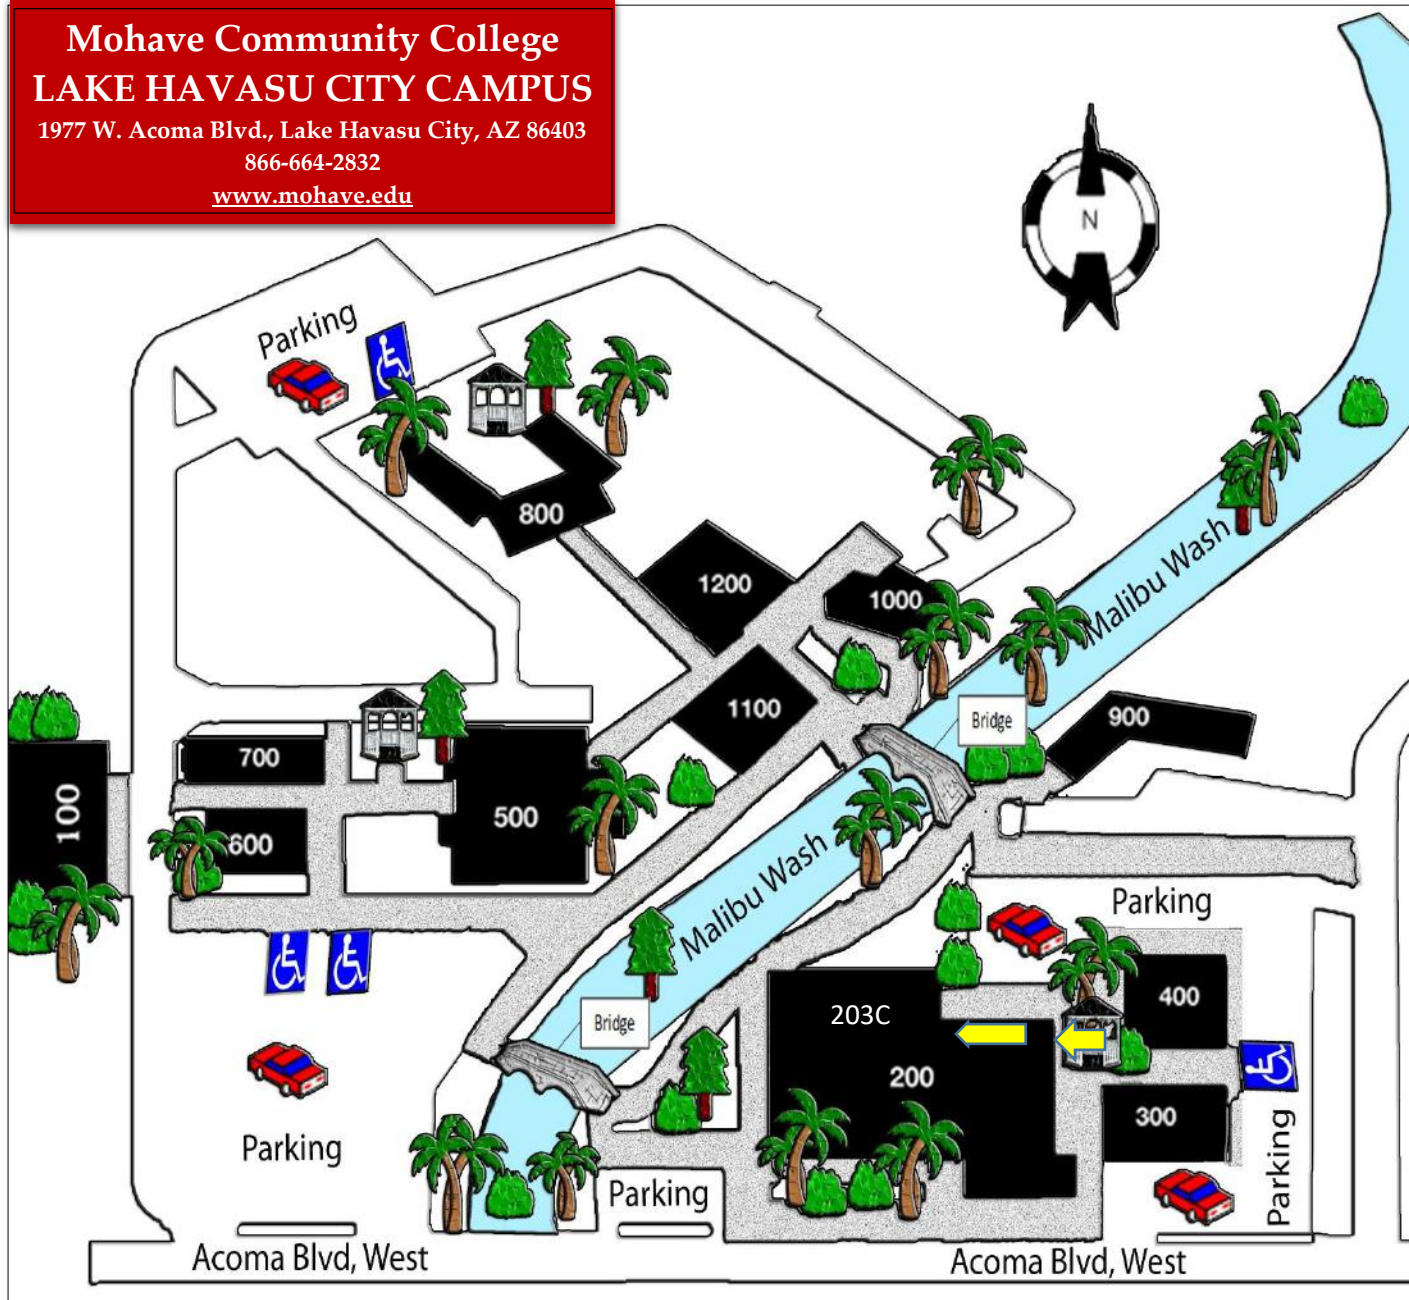

Mohave Community College LAKE HAVASU CITY CAMPUS

1977 W. Acoma Blvd., Lake Havasu City, AZ 86403

866-664-2832

www.mohave.edu

Campus Directory

100	Art
	Ceramics
	Jewelry/Lapidary
	HVAC Classroom and Lab
200	Administration
	Academic Advising
	Community Education
	Financial Aid
	Fitness Center
	Medical Assisting
	Multi-Purpose Room
	Pre-College Studies Offices
	Physical Therapist Assistant
	Registration
	Small Business Development
	Student Center
	Student Lounge
	Testing
	Vending(Food and Beverage)
300	Class and Meeting Rooms
400	Science Classrooms & Labs
500	Computer Classrooms
	Vending(Snacks and Beverage)
600	Multipurpose Room
700	Studio Classroom
800	Classrooms
900	Maintenance Department
1000	Surgical Technology
1100	Nursing
1200	Hodel Library
	Student Success Center